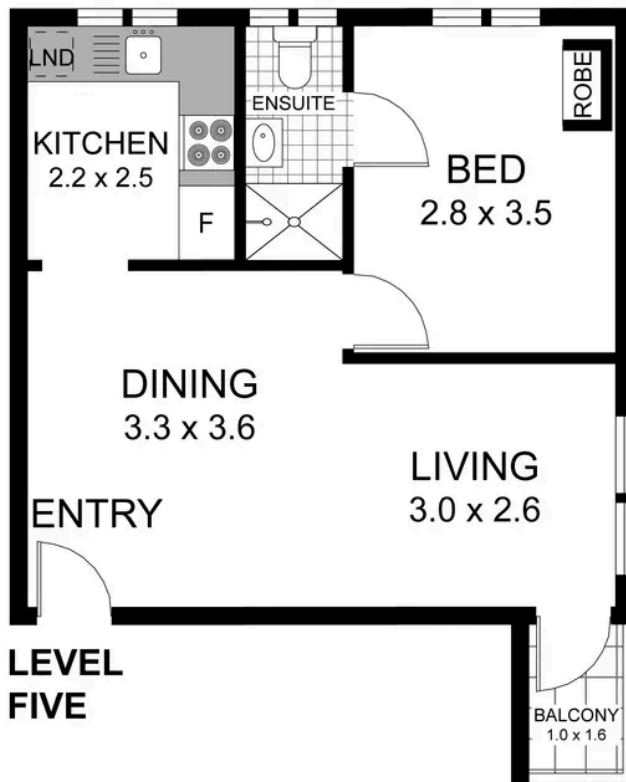

GROUND LEVEL

18/497 BOURKE STREET
SURRY HILLS

RAY WHITE TAYLOR & PARTNERS

1 Bedroom, 1 Bathroom, 1 Car