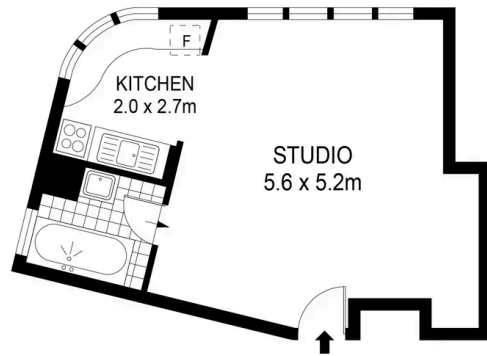

Renee Cross 0413 764 566
renee.cross@raywhite.com

Nickolas Voloshanskyi
nickolas.voloshanskyi@raywhite.com