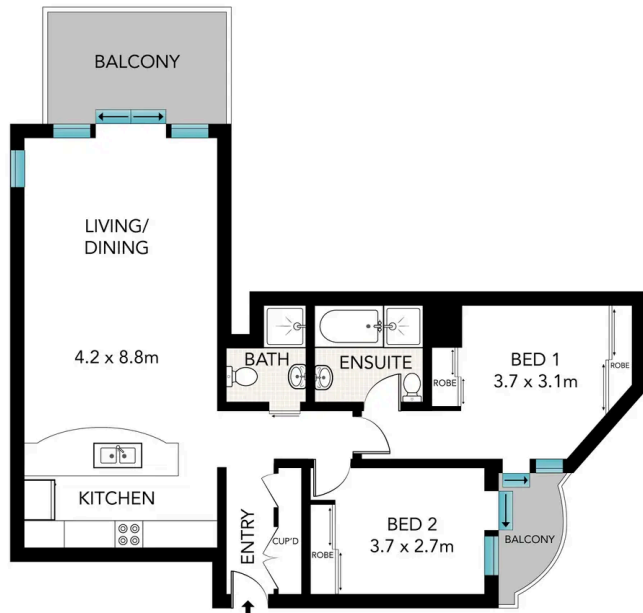

LEVEL FOUR

Ray White.

409/1A Clement Place, Rushcutters Bay