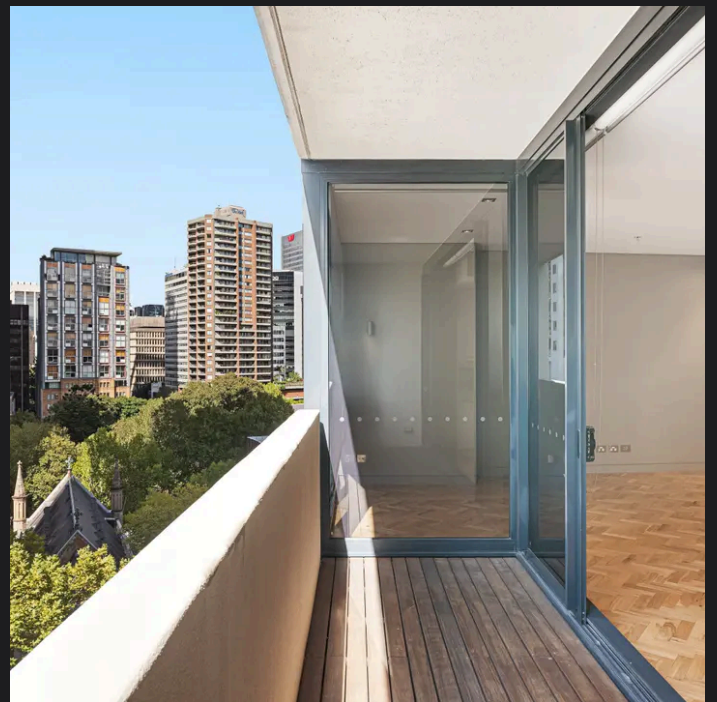

# RayWhite®

TOUMA TAYLOR

**One Bedroom Apartment with Secure  
Parking - Located in Stamford Residences**

13C/171 Gloucester Street, The Rocks

1 bed 1 bath 1 car

**Heidi Gouverneur 0480 683 371**  
heidi.gouverneur@raywhite.com