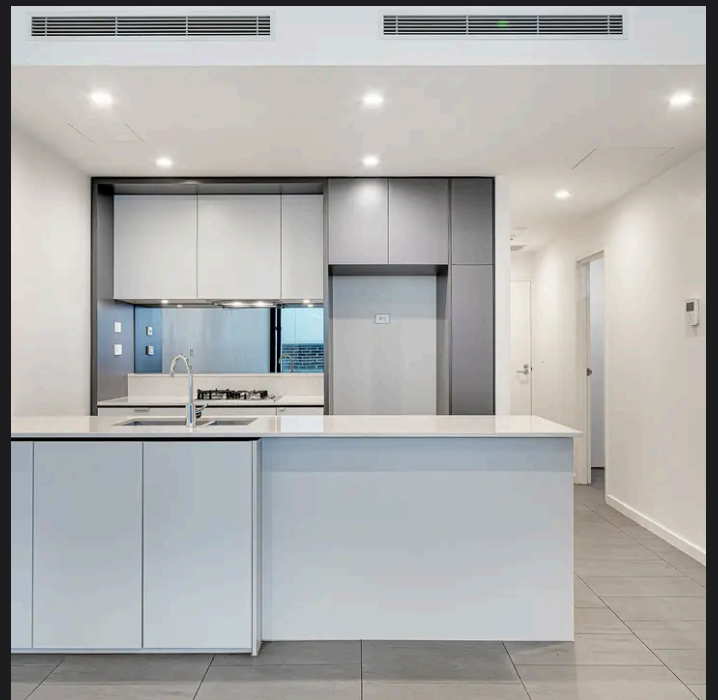

RayWhite®

TOUMA TAYLOR

**Unfurnished one bedroom apartment with
enclosed study room**

206/30 Barr Street, Camperdown

2 bed 1 bath 1 car

Bianca Walton 0478 579 468
bianca.walton@raywhite.com

Disclaimer: All information provided is sourced from what we believe to be reliable sources. However, we do not guarantee its accuracy, and interested parties should conduct their own enquiries. Scale in metres. Indicative only. Dimensions are approximate.