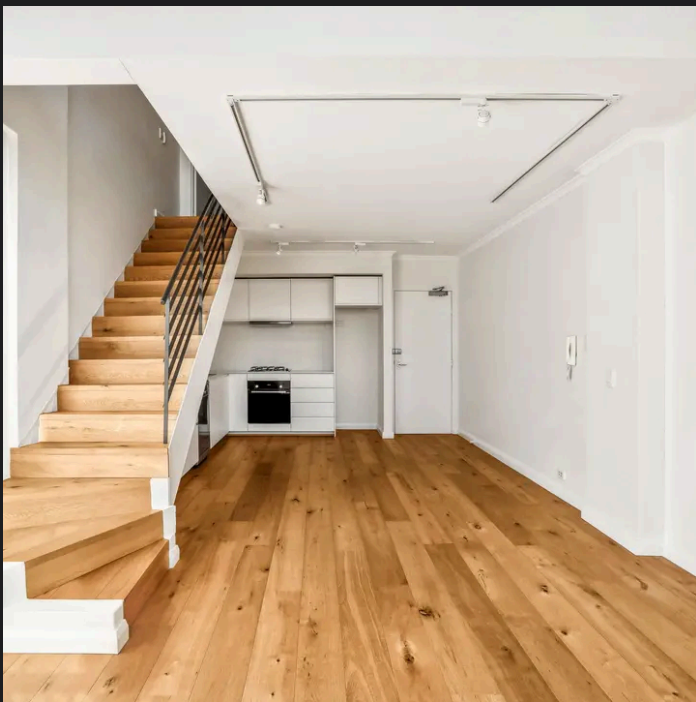

# RayWhite®

TOUMA TAYLOR

**Bright and Spacious**

417c/8 Crescent Street, Redfern

1 bed 1 bath 1 car

**Disclaimer:** All information provided is sourced from what we believe to be reliable sources. However, we do not guarantee its accuracy, and interested parties should conduct their own enquiries. Scale in metres. Indicative only. Dimensions are approximate.