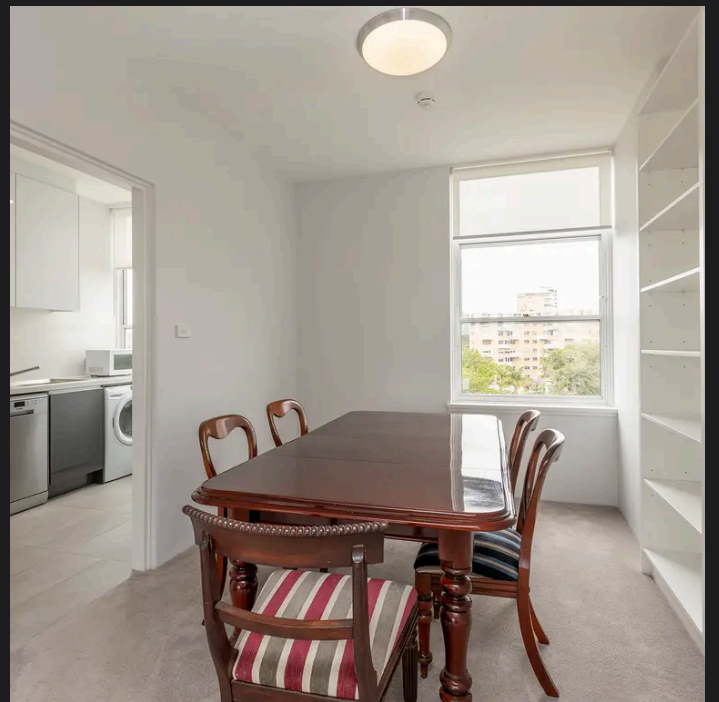

# RayWhite®

TOUMA TAYLOR

**Beautiful two bedroom with water views & parking**

54/66 Darling Point Road, Darling Point

2 bed 1 bath 1 car

**Disclaimer:** All information provided is sourced from what we believe to be reliable sources. However, we do not guarantee its accuracy, and interested parties should conduct their own enquiries. Scale in metres. Indicative only. Dimensions are approximate.